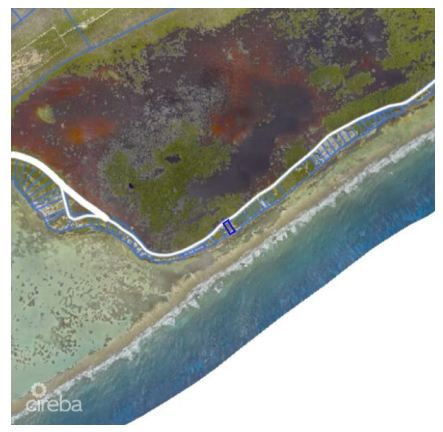

LITTLE CAYMAN 0.52 ACRES, BEACH FRONT

Little Cayman East, Cayman Islands

MLS# 418575

US\$539,000

Carolyn Ritch
 carolyn@ritchrealty.ky

Located on the South Coast of Little Cayman, this beachfront parcel is just over half an acre. Boasting 100 feet of water frontage and a 12 foot elevation, it is the ideal spot to build your very own beach front retreat within this reef protected location. This lot offers an attractive investment opportunity.

Width 102.00	Depth 229.00	Bed 0	Bath 0	Block & Parcel 86A,74
Acreage 0.5200				
Den No	Sq.Ft. 0.00			

Additional Feature

Views Beach Front	Zoning Beach Resort/Residential	Sea Frontage 102	Road Frontage 96
Soil Marl			