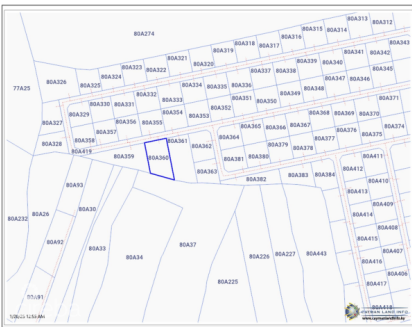

STONE'S THROW LITTLE CAYMAN

Little Cayman West, Cayman Islands

MLS# 418686

CI\$65,000

Carolyn Ritch
 carolyn@ritchrealty.ky

Your Slice of Paradise Awaits on Little Cayman! Imagine owning a piece of untouched paradise in one of the most serene corners of the Caribbean. Nestled within the planned residential development of Stone’s Throw, this .3692-acre parcel of land offers the perfect balance of seclusion and convenience. With a protected parcel next door, your privacy is ensured, giving you the rare opportunity to build your dream home in tranquility. Why Little Cayman? Known for its pristine natural beauty, Little Cayman is a haven for those seeking peace and adventure. The island is home to some of the world’s best diving and snorkeling spots, including the legendary Bloody Bay Wall, teeming with vibrant marine life. Whether it’s basking on secluded white-sand beaches, exploring lush landscapes, or watching the sunset paint the sky in hues of gold, Little Cayman is an island like no other. Located in the exclusive Stone’s Throw development. Adjacent to a protected parcel, guaranteeing no development and ultimate privacy. Just minutes from Blossom Village, the heart of Little Cayman. Conveniently located near the airport, making your private retreat easy to access. This is your opportunity to escape the hustle and bustle and immerse yourself in the tranquility and beauty of Little Cayman. Whether you’re building your dream island home or holding onto a slice of paradise for the future, this property is an investment in peace, privacy, and unparalleled natural splendor. Photos courtesy of Cayman Land Info

Width 100.00	Depth 185.00	Bed 0	Bath 0	Block & Parcel 80A,360
Acreage 0.3692				
Den No	Sq.Ft. 0.00			

Additional Feature

Views Garden View	Zoning High Density Residential	Road Frontage 100	Soil Marl
-----------------------------	---	-----------------------------	---------------------