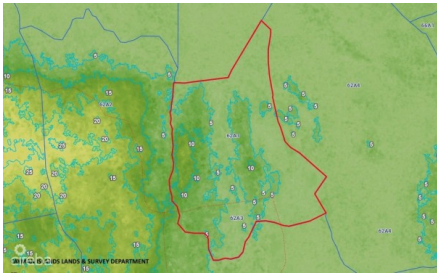

43 ACRES - EAST INTERIOR BORDERING SALINA RESERVE

East Interior, Cayman Islands

MLS# 418833

CI\$1,500,000

Carolyn Ritch
 carolyn@ritchrealty.ky

43 ACRES LOCATED IN THE EAST INTERIOR. 6 FOOT REGISTERED RIGHT OF WAY.

Essential Information

Type	Status	MLS	Listing Type
Land (For Sale)	Current	418833	Agriculture

Key Details

Width	Depth	Bed	Bath	Block & Parcel
1475.00	2243.00	0	0	62A,3
Acreage				
43.0000				
Den	Sq.Ft.			
No	0.00			