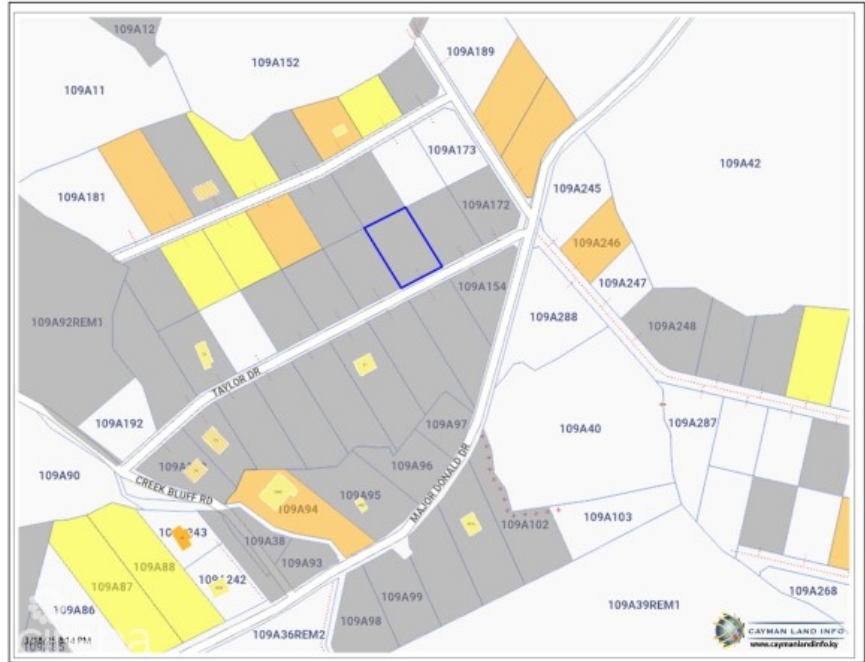

## BLUFF LAND -CAYMAN BRAC

Cayman Brac East, Cayman Islands

MLS# 419055

**CI\$65,000**

**Carolyn Ritch**  
 carolyn@ritchrealty.ky

Bluff land in the North East Bay area.

### Essential Information

Type	Status	MLS	Listing Type
<b>Land (For Sale)</b>	<b>New</b>	<b>419055</b>	<b>Little Cayman/Cayman Brac</b>

### Key Details

Width	Depth	Bed	Bath	Block & Parcel
<b>100.00</b>	<b>149.00</b>	<b>0</b>	<b>0</b>	<b>109A,170</b>

Acreage  
**0.3500**

Den  
**No**

Sq.Ft.  
**0.00**